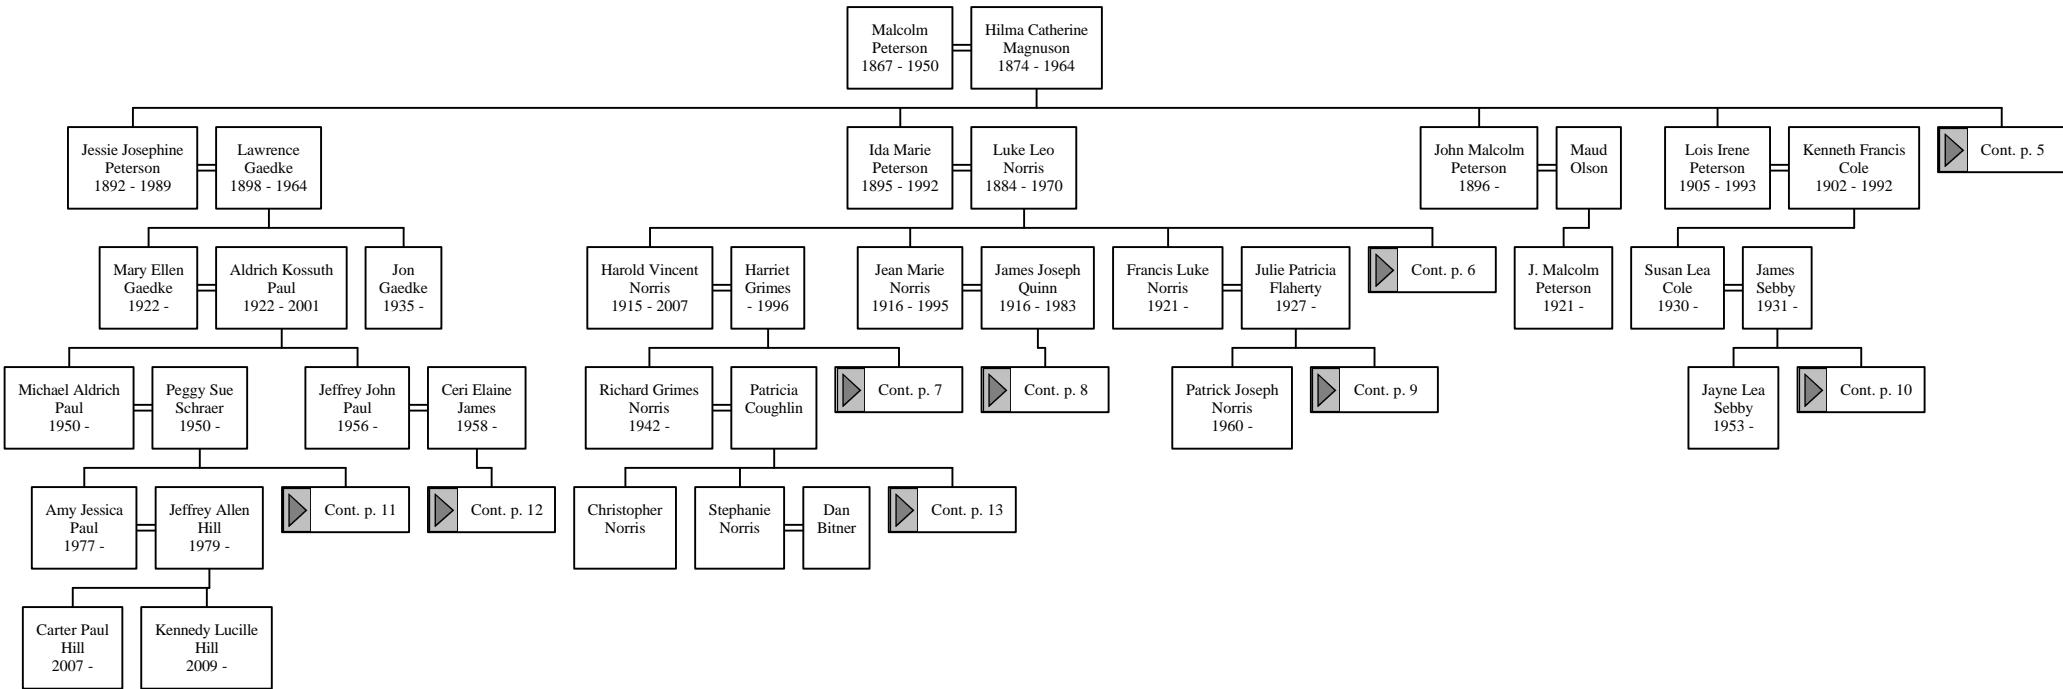

Descendants of Malcolm Peterson