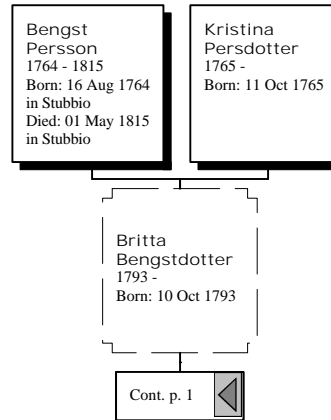

Peterson Family Tree

by

Lisa Norris Riedl

Peterson Family Tree

Ancestors of Malcolm Peterson

Great-Grandparents

Grandparents

Parents

Peterson Family Tree

Ancestors of Malcolm Peterson

Great-Grandparents

Grandparents

Parents

Peterson Family Tree

Ancestors of Malcolm Peterson

Great-Grandparents

Nils Jonsson 1742 - 1805 Born: 24 Mar 1742 Married: 17 Apr 1774 Died: 15 Dec 1805 in Sea Sodra Farjan	Ingar Svensdotter - 1804 Died: 19 Jun 1804
---	---

Grandparents

Jons Nilsson 1776 - Born: 11 Feb 1776 Married: 07 Jun 1828 in Stubbio
--