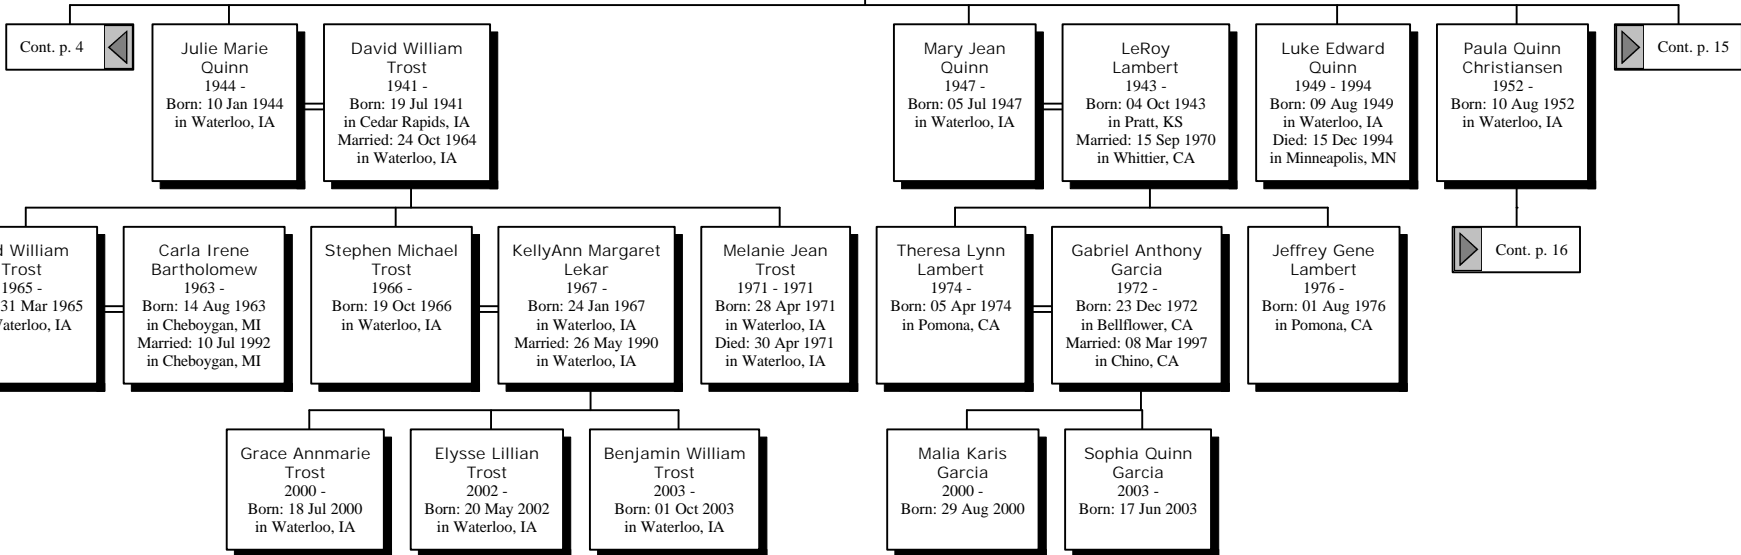

Descendants of Malcolm Peterson

Descendants of Malcolm Peterson

Ida Marie Peterson
1895 - 1992
Born: 21 Mar 1895 in Pomeroy, IA
Died: 22 Jun 1992 in Mankato, MN buried in Marcus, IA

Luke Leo Norris
1884 - 1970
Born: 06 Nov 1884 in Cobb, WI
Married: 08 Jul 1914 in Pomeroy, IA
Died: 08 Mar 1970 in Marcus, IA

Grandchildren

Great-Grandchildren

2nd Great-Grandchildren

Descendants of Malcolm Peterson

Great-Grandchildren

2nd Great-Grandchildren

Descendants of Malcolm Peterson

Great-Grandchildren

2nd Great-Grandchildren

3rd Great-Grandchildren

Descendants of Malcolm Peterson

Jean Marie Norris
1916 - 1995
Born: 12 Dec 1916 in Pomeroy, IA
Died: 02 Feb 1995 in Waterloo, IA

James Joseph Quinn
1916 - 1983
Born: 13 Apr 1916 in Waterloo, IA
Married: 24 Jul 1941 in Marcus, IA
Died: 17 Feb 1983 in Waterloo, IA

Descendants of Malcolm Peterson

2nd Great-Grandchildren

3rd Great-Grandchildren

Descendants of Malcolm Peterson

Ida Marie Peterson
1895 - 1992
Born: 21 Mar 1895 in Pomeroy, IA
Died: 22 Jun 1992 in Mankato, MN buried in Marcus, IA