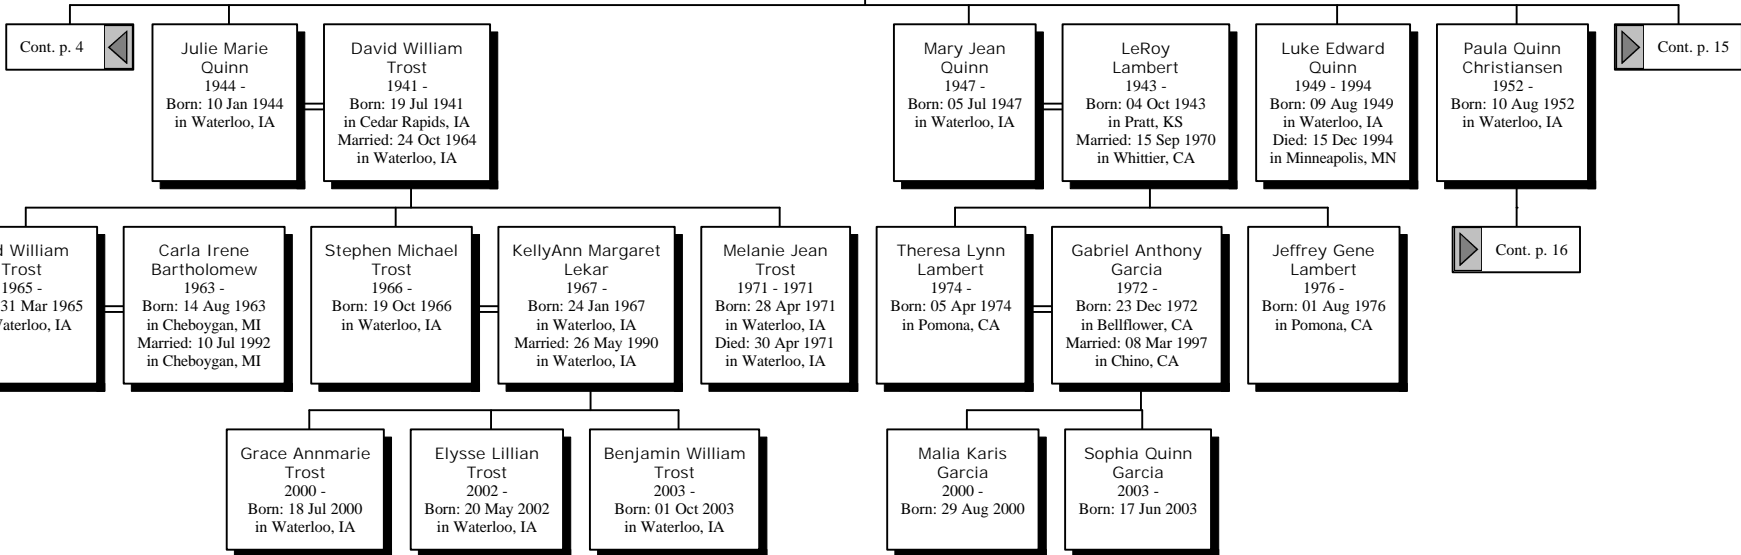

# Descendants of Malcolm Peterson

Great-Grandchildren

2nd Great-Grandchildren

3rd Great-Grandchildren

# Descendants of Malcolm Peterson

Jean Marie Norris  
1916 - 1995  
Born: 12 Dec 1916 in Pomeroy, IA  
Died: 02 Feb 1995 in Waterloo, IA

James Joseph Quinn  
1916 - 1983  
Born: 13 Apr 1916 in Waterloo, IA  
Married: 24 Jul 1941 in Marcus, IA  
Died: 17 Feb 1983 in Waterloo, IA