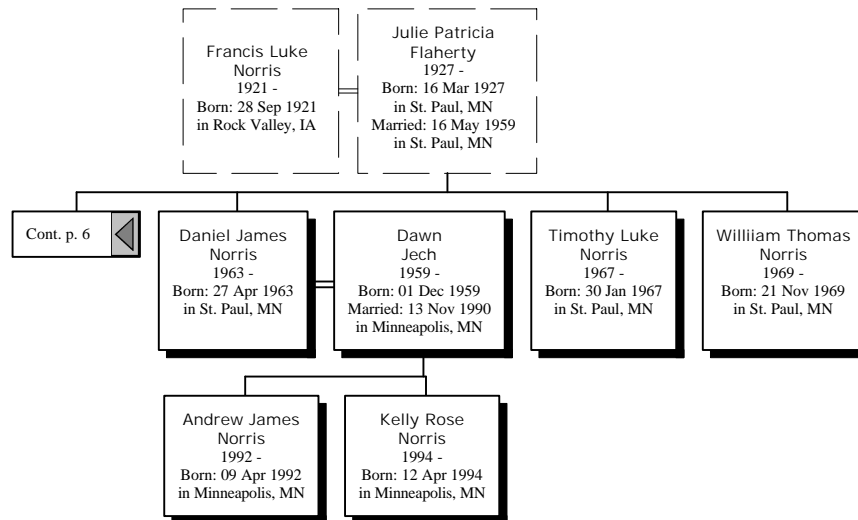

Descendants of Malcolm Peterson

Great-Grandchildren

2nd Great-Grandchildren