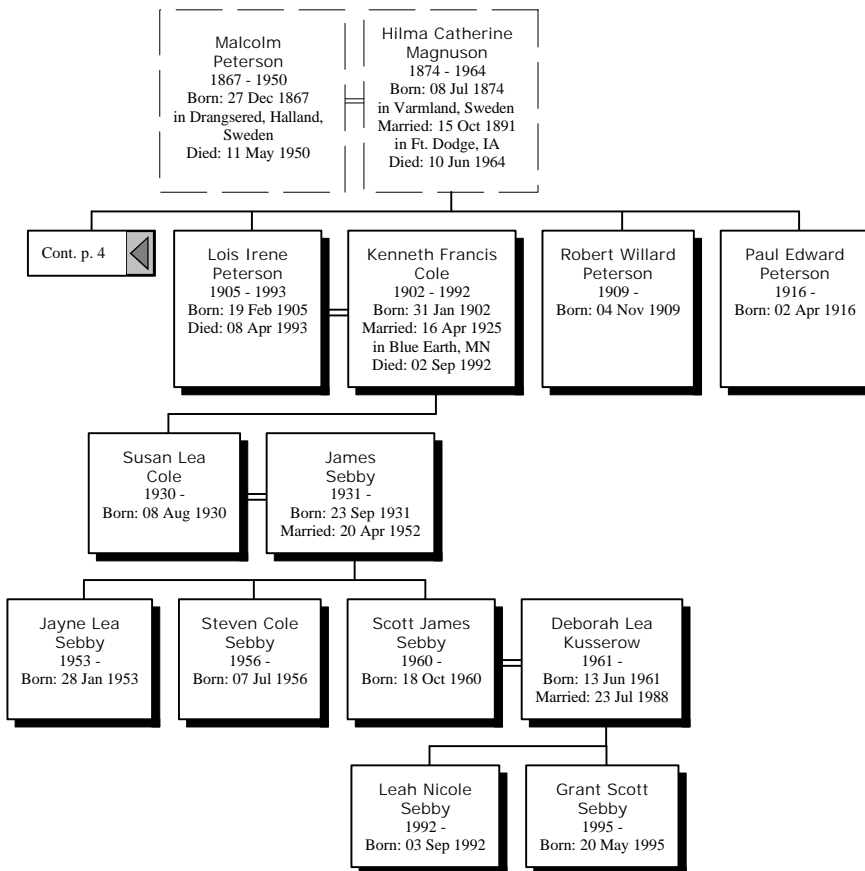

Nils Jonsson 1742 - 1805 Born: 24 Mar 1742 Married: 17 Apr 1774 Died: 15 Dec 1805 in Sea Sodra Farjan	Ingar Svensdotter - 1804 Died: 19 Jun 1804
---	---

Grandparents

Jons Nilsson 1776 - Born: 11 Feb 1776 Married: 07 Jun 1828 in Stubbio
--

Parents

Cont. p. 1 

Descendants of Malcolm Peterson

Malcolm Peterson
1867 - 1950
Born: 27 Dec 1867
in Drangsered, Halland,
Sweden
Died: 11 May 1950

Hilma Catherine Magnuson
1874 - 1964
Born: 08 Jul 1874
in Varmland, Sweden
Married: 15 Oct 1891
in Ft. Dodge, IA
Died: 10 Jun 1964

Descendants of Malcolm Peterson

Descendants of Malcolm Peterson

Ida Marie Peterson
1895 - 1992
Born: 21 Mar 1895 in Pomeroy, IA
Died: 22 Jun 1992 in Mankato, MN buried in Marcus, IA

Luke Leo Norris
1884 - 1970
Born: 06 Nov 1884 in Cobb, WI
Married: 08 Jul 1914 in Pomeroy, IA
Died: 08 Mar 1970 in Marcus, IA