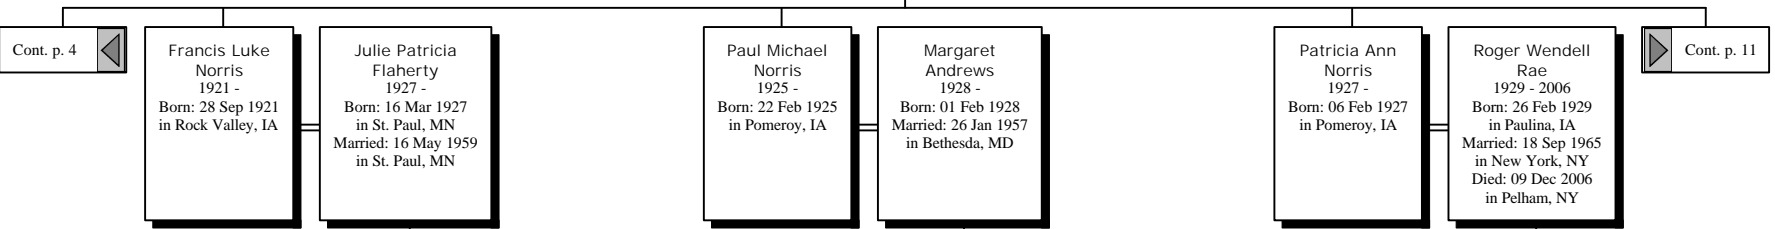

Descendants of Malcolm Peterson

Ida Marie Peterson
1895 - 1992
Born: 21 Mar 1895 in Pomeroy, IA
Died: 22 Jun 1992 in Mankato, MN buried in Marcus, IA

Luke Leo Norris
1884 - 1970
Born: 06 Nov 1884 in Cobb, WI
Married: 08 Jul 1914 in Pomeroy, IA
Died: 08 Mar 1970 in Marcus, IA

Grandchildren