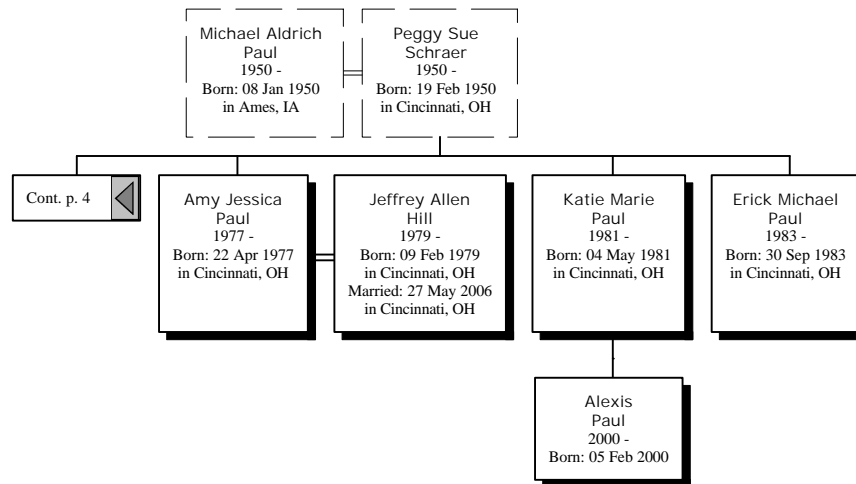

Descendants of Malcolm Peterson

2nd Great-Grandchildren

3rd Great-Grandchildren