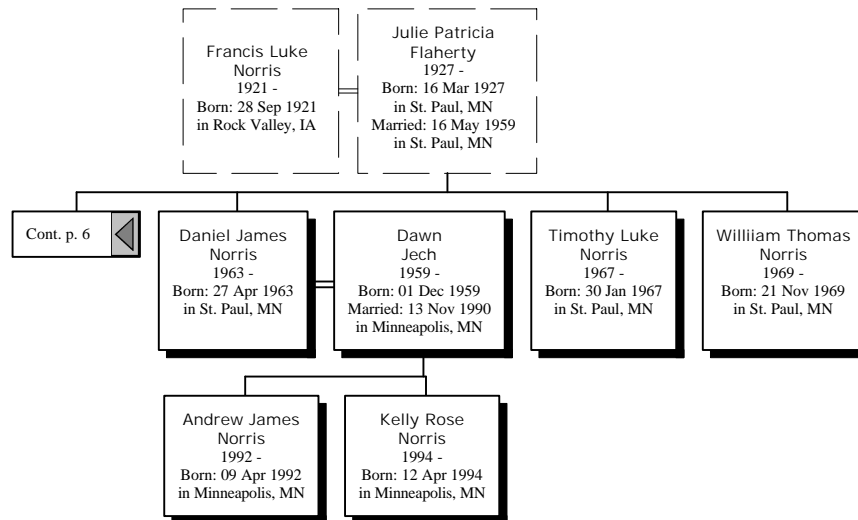

Ann Marie Norris
1965 -
Born: 05 Jan 1965 in Omaha, NE

Michael Joseph Ducatelli
1959 -
Born: 19 Aug 1959 in Torrington, CT
Married: 21 Jan 2005 in Minneapolis, MN

Jeffrey John Norris
1966 -
Born: 02 Sep 1966 in St. Louis, MO

Jacqueline Renee Nelson
1967 -
Born: 16 Nov 1967 in Chicago, IL
Married: 06 Jul 1996 in Minneapolis, MN

Lisa Jean Norris
1970 -
Born: 06 Apr 1970 in Ft. McClellan, AL

Kevin John Riedl
1968 -
Born: 15 Jun 1968 in Appleton, WI
Married: 16 Aug 2002 in Mankato, MN

Alyssa Lynn Ducatelli
1988 -
Born: 31 Dec 1988 in Hartford, CT

Steven Michael Ducatelli
1991 -
Born: 27 May 1991 in Hartford, CT

Andrew Kenneth Norris
2004 -
Born: 10 Jan 2004 in Washington DC

Greta Norris Riedl
2003 -
Born: 23 Nov 2003 in St. Paul, MN

Charles John Riedl
2005 -
Born: 28 Sep 2005 in St. Paul, MN

Grandchildren

Great-Grandchildren

2nd Great-Grandchildren

Descendants of Malcolm Peterson

Great-Grandchildren

2nd Great-Grandchildren

Descendants of Malcolm Peterson