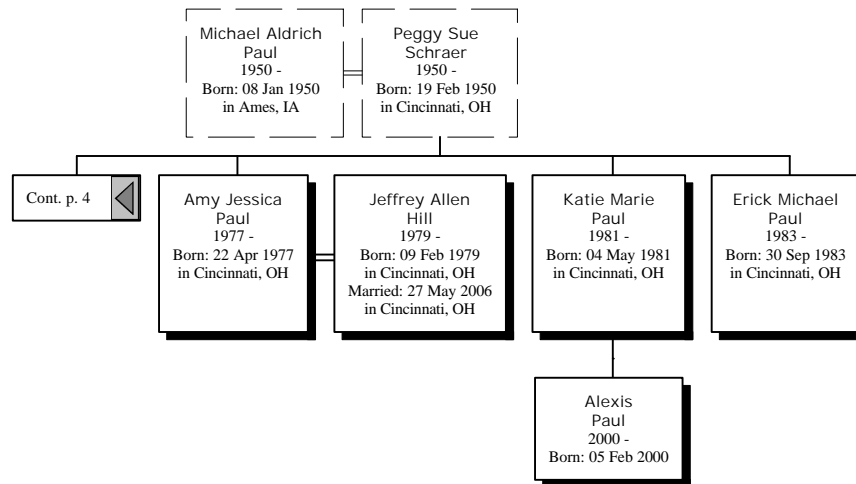

2nd Great-Grandchildren

3rd Great-Grandchildren

Descendants of Malcolm Peterson

Jean Marie Norris
1916 - 1995
Born: 12 Dec 1916 in Pomeroy, IA
Died: 02 Feb 1995 in Waterloo, IA

James Joseph Quinn
1916 - 1983
Born: 13 Apr 1916 in Waterloo, IA
Married: 24 Jul 1941 in Marcus, IA
Died: 17 Feb 1983 in Waterloo, IA

Descendants of Malcolm Peterson

2nd Great-Grandchildren

3rd Great-Grandchildren

Descendants of Malcolm Peterson

Ida Marie Peterson
1895 - 1992
Born: 21 Mar 1895 in Pomeroy, IA
Died: 22 Jun 1992 in Mankato, MN buried in Marcus, IA