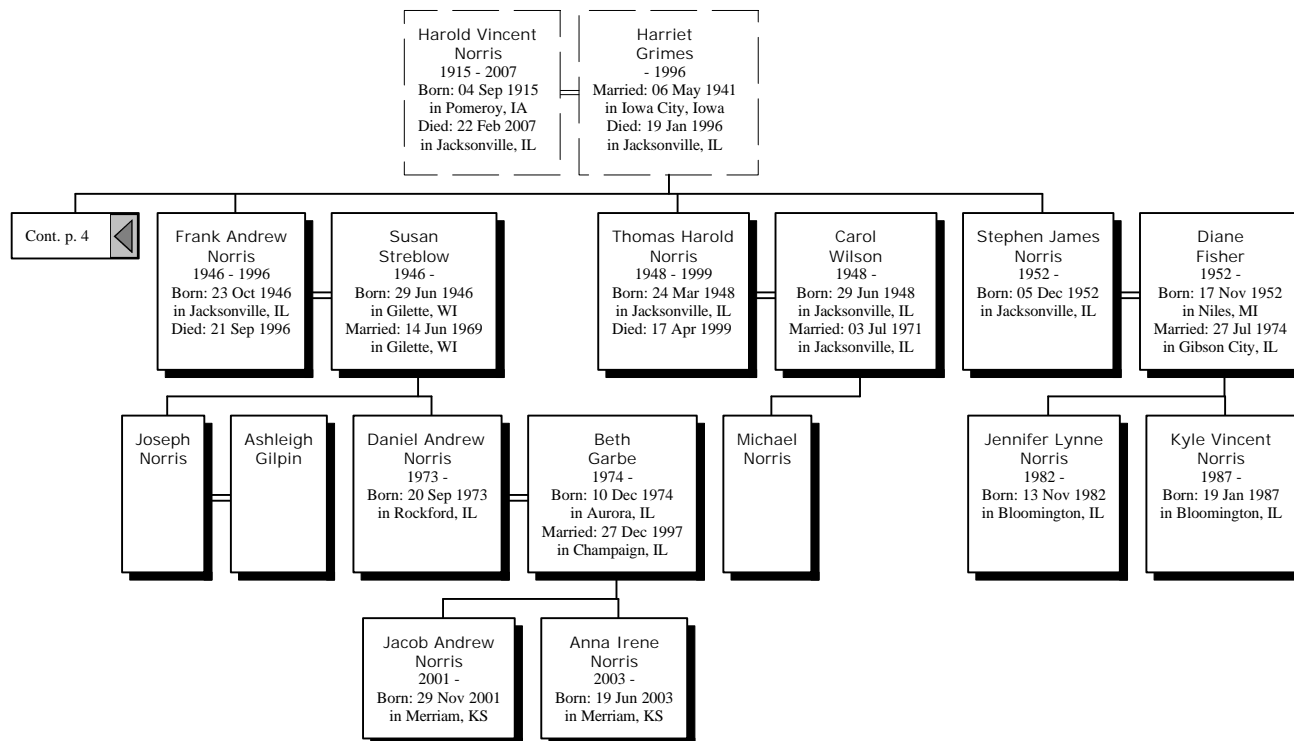

Descendants of Malcolm Peterson

Great-Grandchildren

2nd Great-Grandchildren

3rd Great-Grandchildren