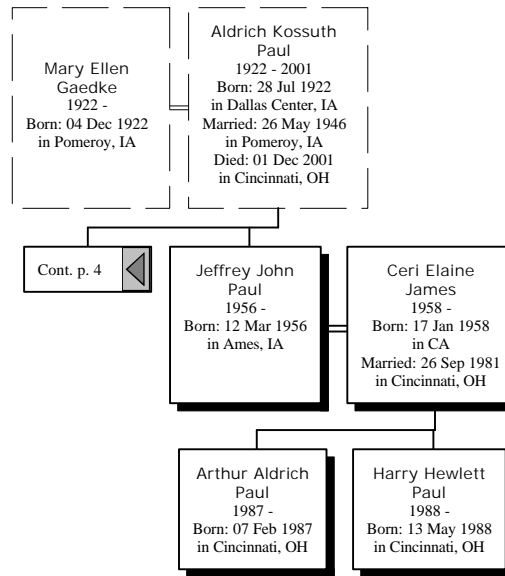

Descendants of Malcolm Peterson

Descendants of Malcolm Peterson

Ida Marie Peterson
1895 - 1992
Born: 21 Mar 1895 in Pomeroy, IA
Died: 22 Jun 1992 in Mankato, MN buried in Marcus, IA

Luke Leo Norris
1884 - 1970
Born: 06 Nov 1884 in Cobb, WI
Married: 08 Jul 1914 in Pomeroy, IA
Died: 08 Mar 1970 in Marcus, IA

Grandchildren

Great-Grandchildren

2nd Great-Grandchildren

Descendants of Malcolm Peterson

Great-Grandchildren

2nd Great-Grandchildren

Descendants of Malcolm Peterson

Great-Grandchildren

2nd Great-Grandchildren

3rd Great-Grandchildren

Descendants of Malcolm Peterson

Jean Marie Norris
1916 - 1995
Born: 12 Dec 1916 in Pomeroy, IA
Died: 02 Feb 1995 in Waterloo, IA

James Joseph Quinn
1916 - 1983
Born: 13 Apr 1916 in Waterloo, IA
Married: 24 Jul 1941 in Marcus, IA
Died: 17 Feb 1983 in Waterloo, IA