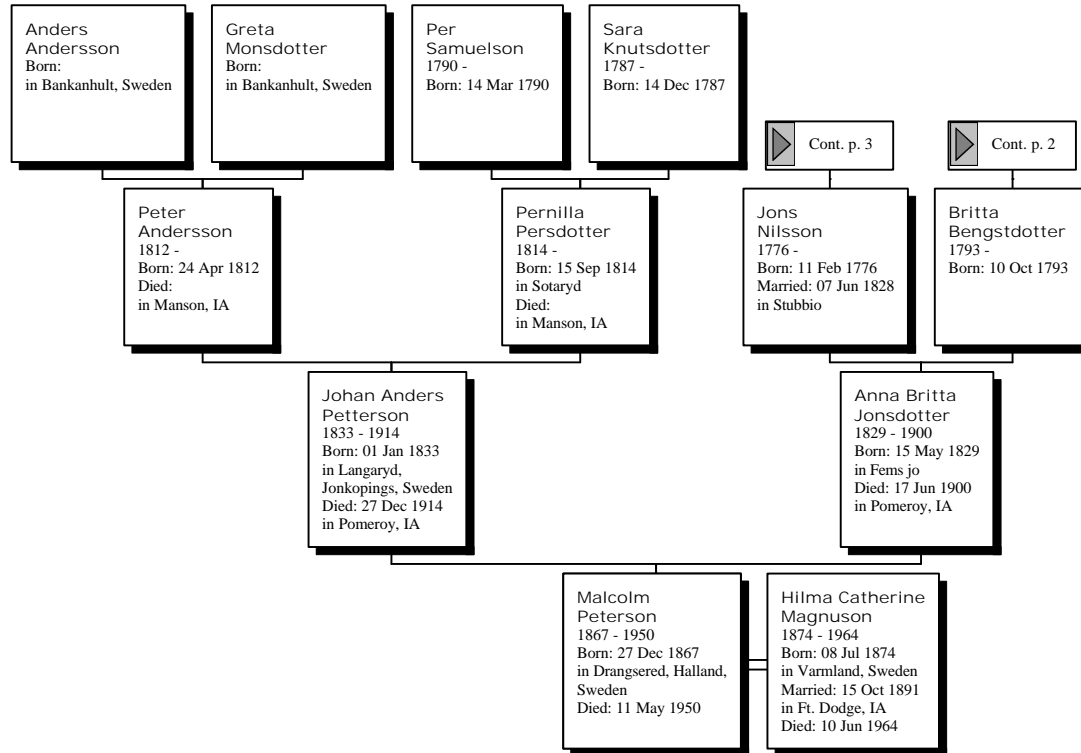

Peterson Family Tree

by

Lisa Norris Riedl

Peterson Family Tree

Ancestors of Malcolm Peterson

Great-Grandparents

Grandparents

Parents

Peterson Family Tree

Ancestors of Malcolm Peterson

Great-Grandparents

Grandparents

Parents

Peterson Family Tree

Ancestors of Malcolm Peterson

Great-Grandparents

Nils Jonsson 1742 - 1805 Born: 24 Mar 1742 Married: 17 Apr 1774 Died: 15 Dec 1805 in Sea Sodra Farjan	Ingar Svensdotter - 1804 Died: 19 Jun 1804
---	---

Grandparents

Jons Nilsson 1776 - Born: 11 Feb 1776 Married: 07 Jun 1828 in Stubbio
--