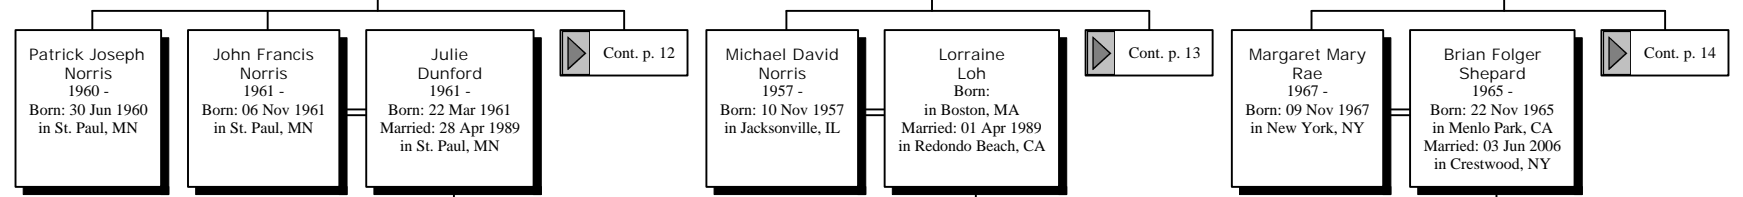

Great-Grandchildren