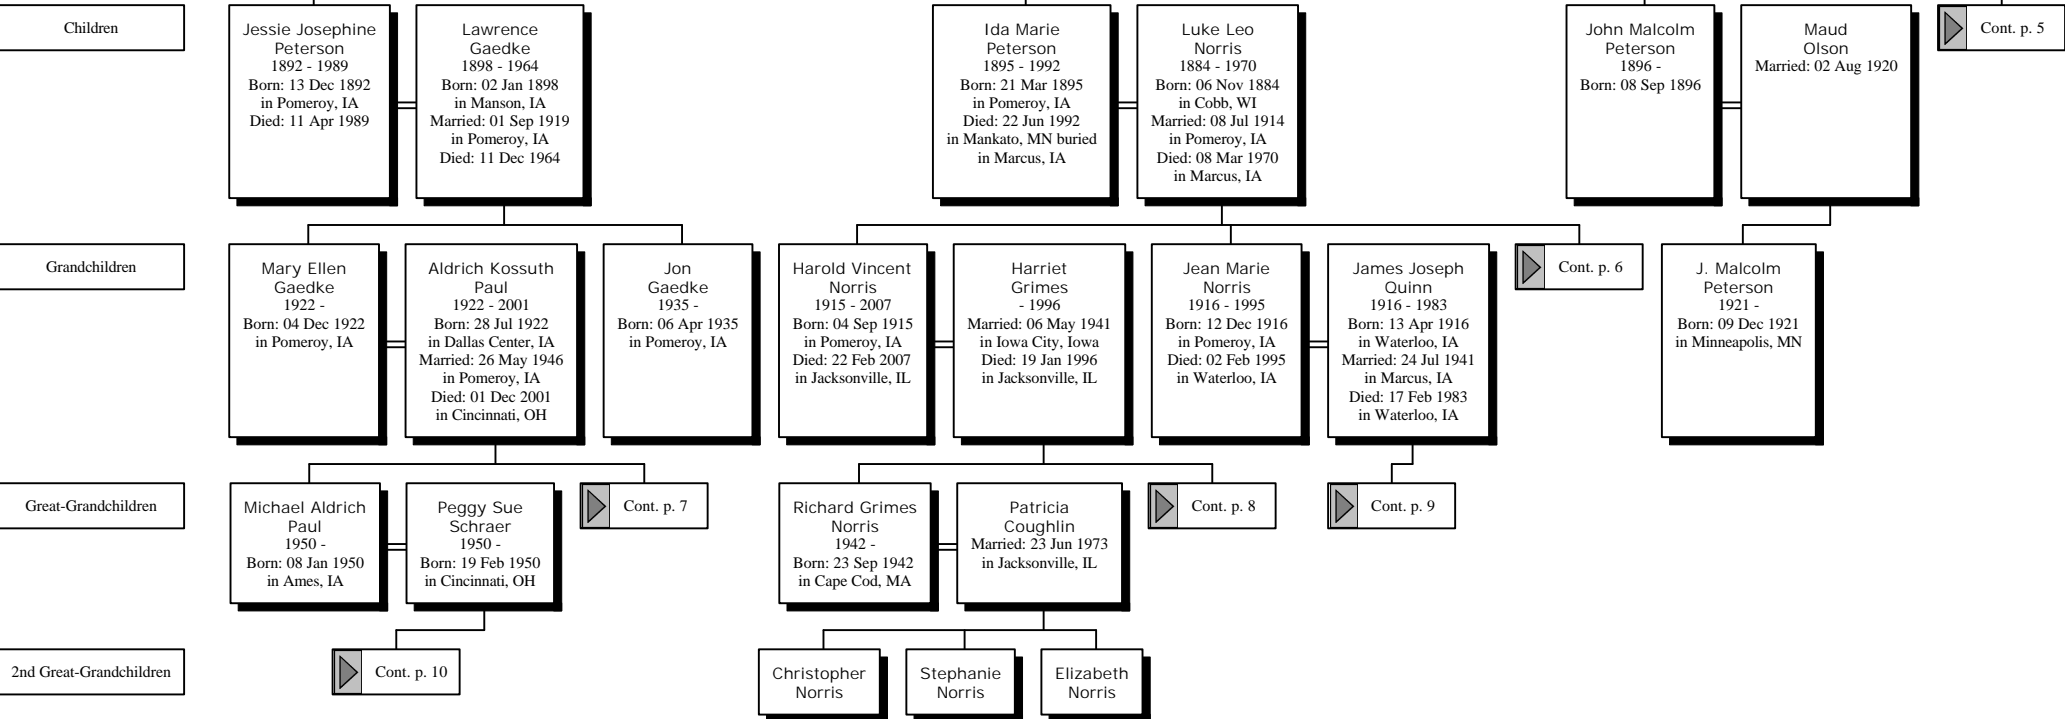

Descendants of Malcolm Peterson

Malcolm Peterson
1867 - 1950
Born: 27 Dec 1867
in Drangsered, Halland,
Sweden
Died: 11 May 1950

Hilma Catherine Magnuson
1874 - 1964
Born: 08 Jul 1874
in Varmland, Sweden
Married: 15 Oct 1891
in Ft. Dodge, IA
Died: 10 Jun 1964