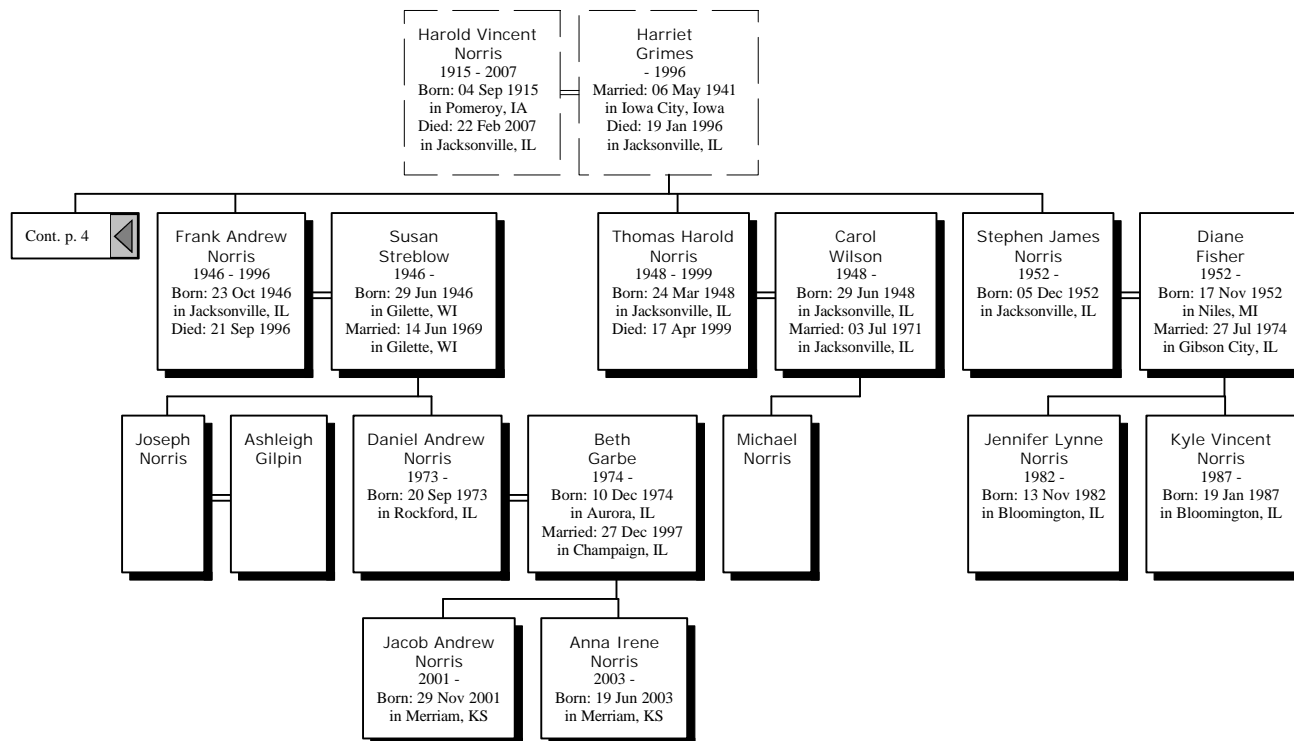

Descendants of Malcolm Peterson

Descendants of Malcolm Peterson

Ida Marie Peterson
1895 - 1992
Born: 21 Mar 1895 in Pomeroy, IA
Died: 22 Jun 1992 in Mankato, MN buried in Marcus, IA

Luke Leo Norris
1884 - 1970
Born: 06 Nov 1884 in Cobb, WI
Married: 08 Jul 1914 in Pomeroy, IA
Died: 08 Mar 1970 in Marcus, IA

Grandchildren

Great-Grandchildren

2nd Great-Grandchildren

Descendants of Malcolm Peterson

Great-Grandchildren

2nd Great-Grandchildren

Descendants of Malcolm Peterson

Great-Grandchildren

2nd Great-Grandchildren

3rd Great-Grandchildren

Descendants of Malcolm Peterson

Jean Marie Norris
1916 - 1995
Born: 12 Dec 1916 in Pomeroy, IA
Died: 02 Feb 1995 in Waterloo, IA

James Joseph Quinn
1916 - 1983
Born: 13 Apr 1916 in Waterloo, IA
Married: 24 Jul 1941 in Marcus, IA
Died: 17 Feb 1983 in Waterloo, IA