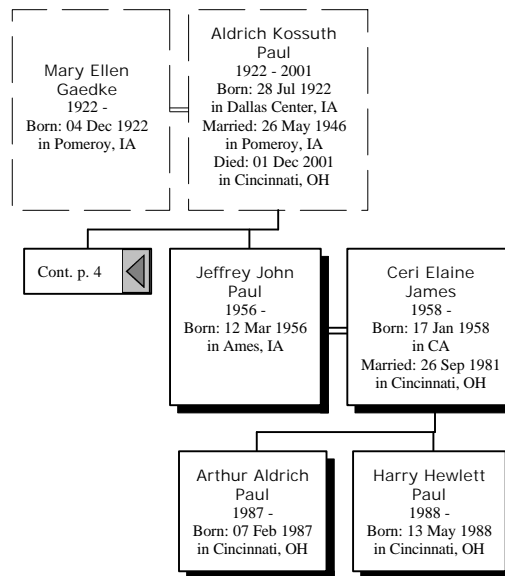

Descendants of Malcolm Peterson

Great-Grandchildren

2nd Great-Grandchildren