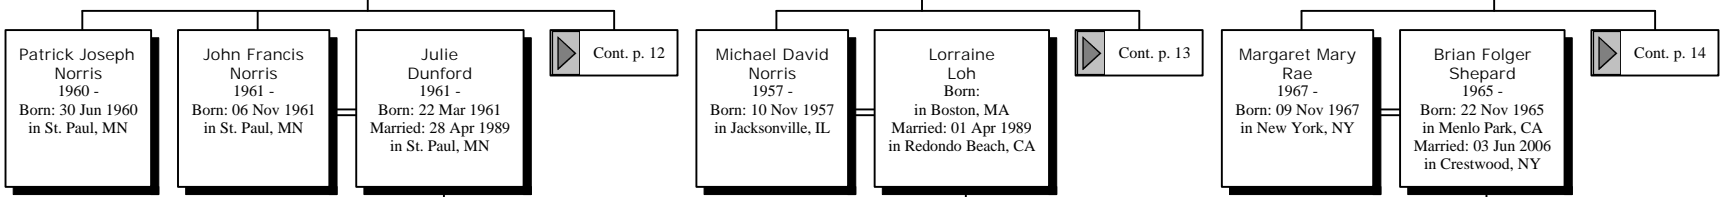

Great-Grandchildren